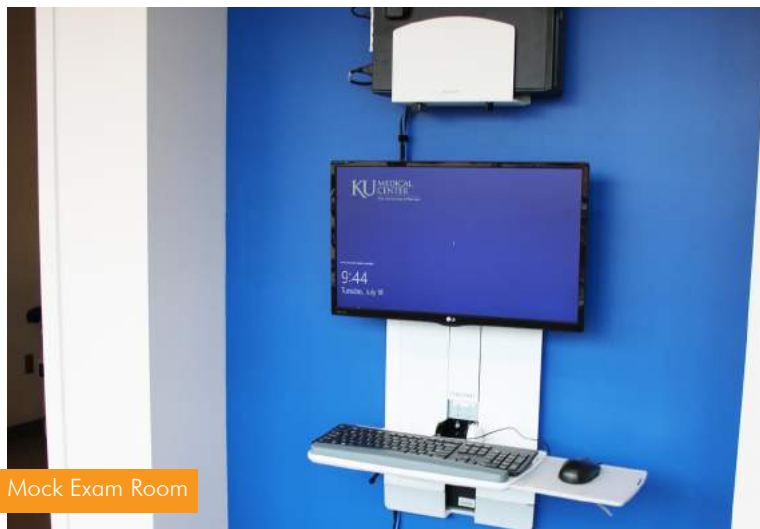

### University of Kansas Medical Center Health Education Building (HEB)

- (32) Study rooms
- (30) 10 - Seat Classrooms
- (19) Mock Exam Rooms
- (7) 30 - Seat Classrooms
- (6) Simulation Patient Rooms
- (3) 80 - Seat Learning Studios
- (2) 120 - Seat Learning Studios
- (1) 450 - Seat Learning Studio
- (1) Home Health Suite
- (1) Bed Lab
- (1) Educational Technologies Suite
- (1) Event Space

Student Lounge

Mock Exam Room

Bed Lab

Learning Studio

Learning Studio

Mock Exam Room

Simulation Patient Room