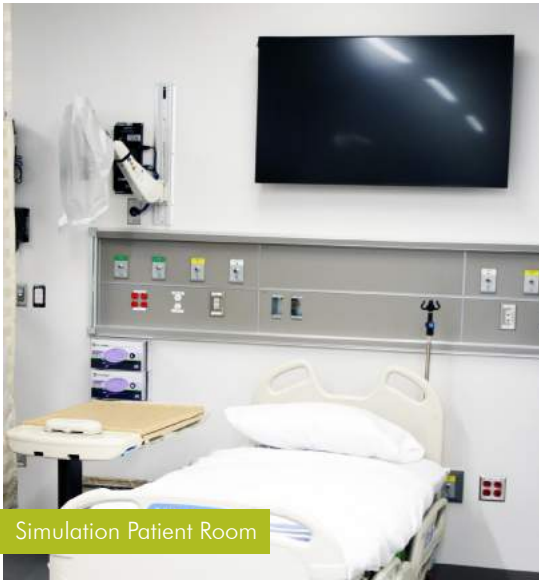

## Health Education Building

Simulation Patient Room

Nurses Station

Bed Lab

450 - Seat Learning Studio/  
Event Space

### University of Kansas Medical Center Health Education Building (HEB)

- (32) Study rooms
- (30) 10 - Seat Classrooms
- (19) Mock Exam Rooms
- (7) 30 - Seat Classrooms
- (6) Simulation Patient Rooms
- (3) 80 - Seat Learning Studios
- (2) 120 - Seat Learning Studios
- (1) 450 - Seat Learning Studio
- (1) Home Health Suite
- (1) Bed Lab
- (1) Educational Technologies Suite
- (1) Event Space

Student Lounge

Mock Exam Room

Bed Lab

Learning Studio

Learning Studio

Mock Exam Room

Simulation Patient Room